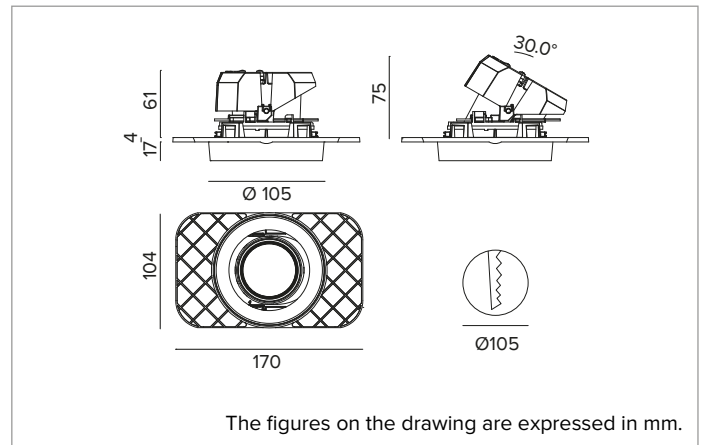

### Adjustable recessed LED projector in a trimless version

		2700K	H(m)	D(m)	E <sub>max</sub> (lx)
		Ra90		14°	
		Fixture Power	21W	1	0.24
		Source Flux	1775lm	2	0.49
		Fixture Flux	1260lm	3	0.73
		Efficacy	59lm/W	4	0.97
TS1304	I <sub>max</sub> =6835cd/klm	I <sub>max</sub>	12132cd	5	1.21